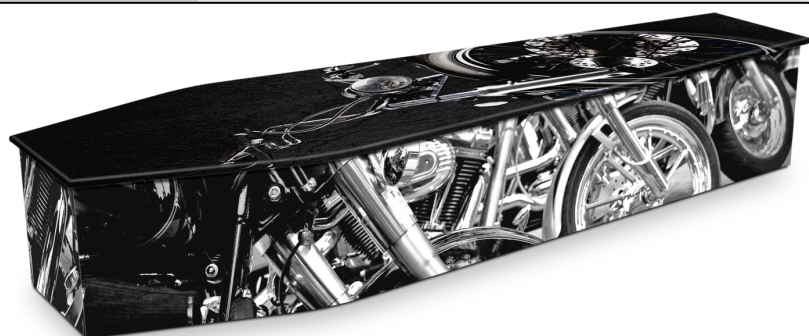

**BLACK CHROME
MOTORCYCLE**

Handmade in Australia with high-resolution image wraps using eco-friendly, water-based latex inks.