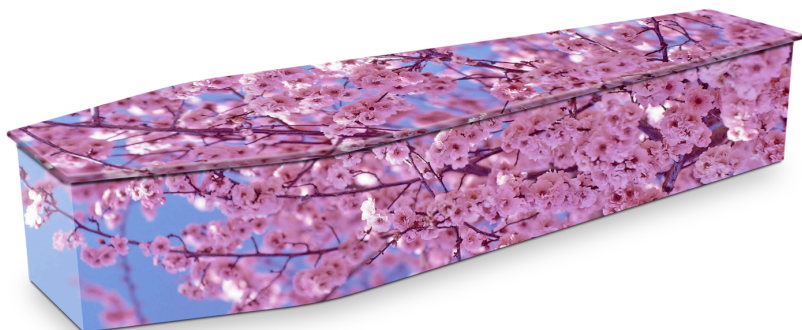

PINK BLOSSOM